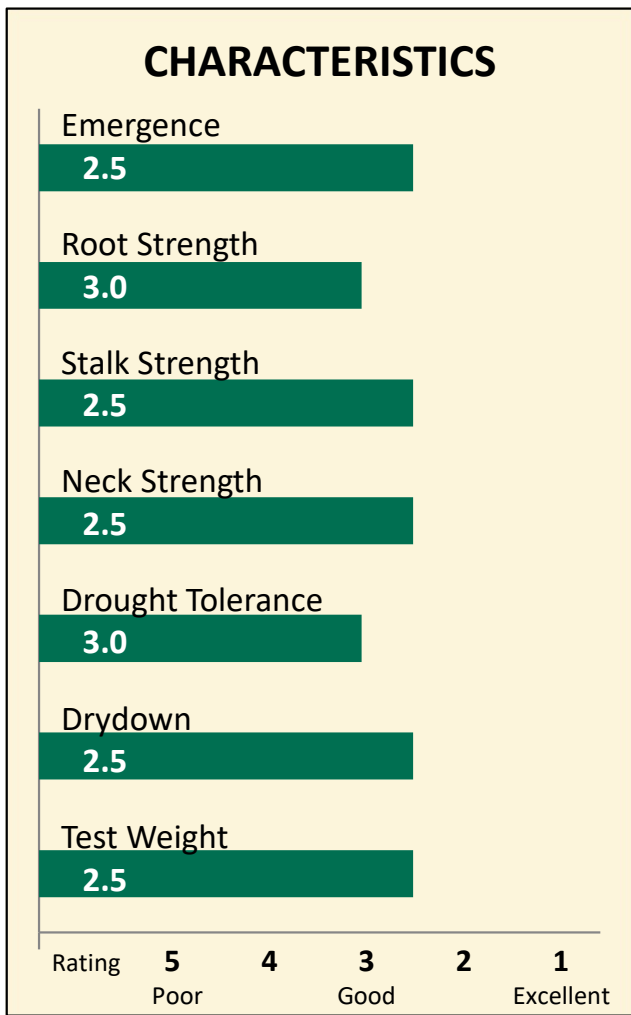

US Sunflower

TSU1512H BRAND

SU Tolerant

PRODUCT HIGHLIGHTS

- Med-early sunflower with good yield and oil content
- Great late season plant health
- Best adapted for west and south

MATURITY & DESCRIPTION

Maturity	Med-Early
Trait	SU Tolerant
Oil Type	High-Oleic
Plant Height	Med-Tall
Yield	2.5
Oil Content	2.5

DISEASE TOLERANCE

Downy Mildew	Susc
Sclerotinia	4.0
Phomopsis	3.5

FIRST IN THE FIELD!

CHARACTERISTICS

TSU1512H